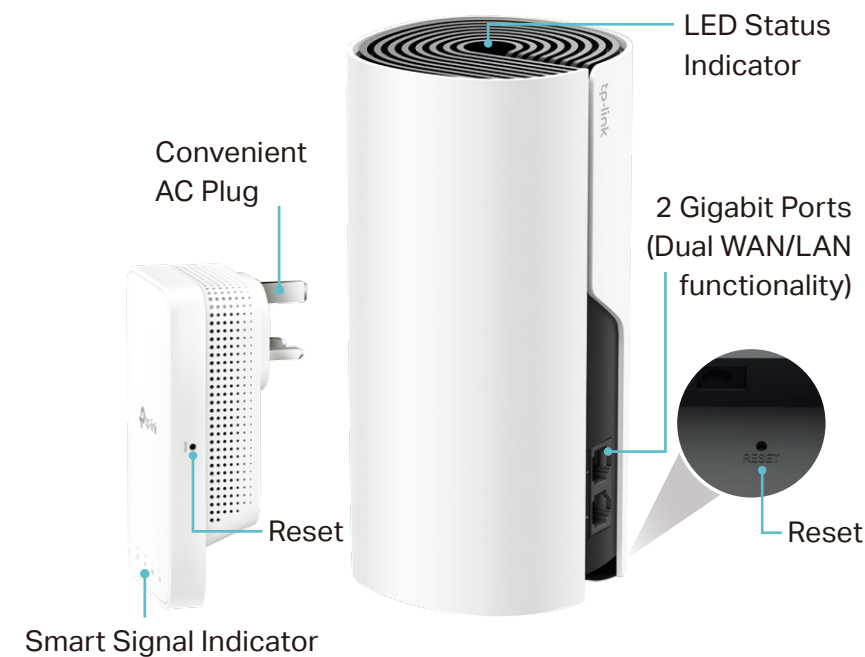

- Router Mode – Create an instant private wireless network
- Access Point Mode – Create Wi-Fi access for any existing wired network

Work with All Deco Models

Form a Mesh network with your desired Deco models

All Deco models can work together. Just expand Mesh Wi-Fi coverage anytime by adding more Decos

Specifications

Hardware

- Ports: Deco M4R: 2 WAN/LAN Gigabit Ethernet Ports, 1 Power Port; Deco M3W: None
- Buttons: Deco M4R: 1 Reset button; Deco M3W: 1 Reset button
- Antenna Type: Deco M4R: 2 internal dual-band antennas
Deco M3W: 2 internal dual-band antennas.
- Dimensions: Deco M4R: 7.5 × 3.6 × 3.6 in. (190.5 × 90.7 × 90.7 mm)
Deco M3W: 4.9 × 2.7 × 1.4 in. (124 × 69 × 35 mm)
- Power Adapter Input: Deco M4R: 100-240V~ 50/60Hz 0.6A
Deco M3W: 100-240V~ 50/60Hz 0.3A
- Power Adapter Output: Deco M4R: 12V =1.5A; Deco M3W: N/A