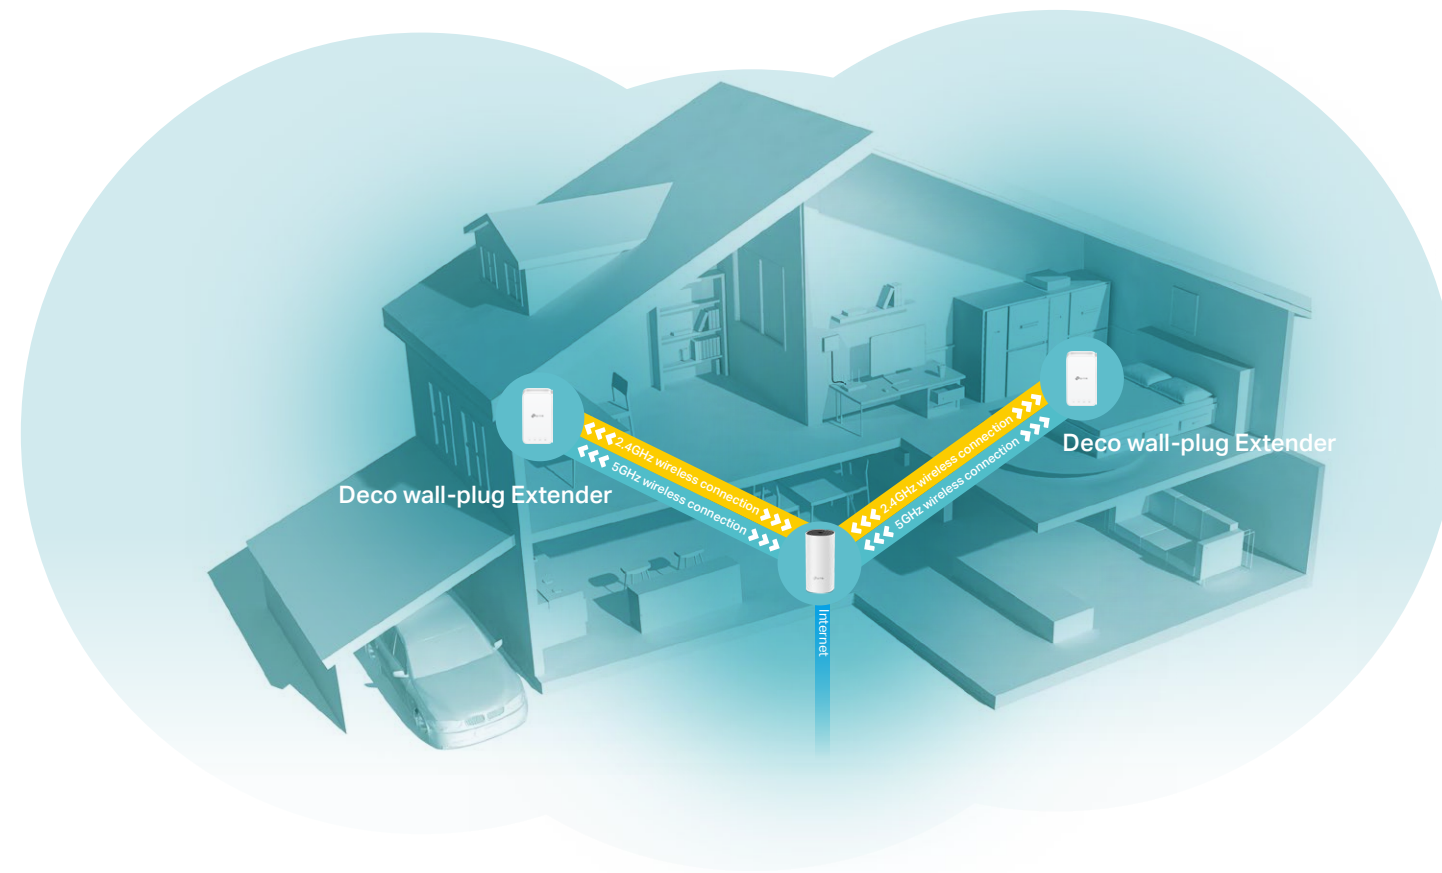

deco[™] | Whole Home Mesh Wi-Fi System
Seamless Roaming | Parental Controls | Adaptive Path Selection

AC1200 Whole Home Mesh Wi-Fi System

Deco M3

Highlights

Fast Mesh Wi-Fi for Your Whole Home

Deco is the simplest way to guarantee a strong Wi-Fi signal in every corner of your home. Enjoy fast, stable connections for an army of devices in a whole-home coverage. Setup is made easier with the Deco app walking you through every step.

Wi-Fi Dead-Zone Killer

Eliminate weak signal areas with whole home Wi-Fi. No more searching around for a stable connection.

Convenient Plug-In Wi-Fi

Simply plug the compact M3W extender into a wall outlet to easily extend your Mesh Wi-Fi coverage.

Seamless Roaming with One Wi-Fi Name

Deco units work together to form one unified Wi-Fi network with a single network name. Walk through your home and stay connected with the fastest possible speeds, made possible by Deco's seamless coverage and Plug & Play Mesh Technology.

Parental Controls

Limit online time and block inappropriate websites according to unique profiles created for each family member.

Features

Assisted Setup

Easily set up Decos and find the ideal spot to place each unit